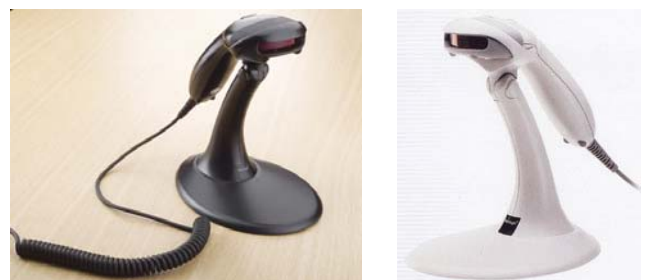

Green Spot - As well as a red scan line some scanners feature a large green spot making it very easy to align the scanner with the barcode for fast, accurate scanning

PS2 keyboard wedge to USB converter

Universal plug converts PS2 keyboard connections to USB port.

category: R6

suits all Raeco® scanners 81835 \$37.50

NEW

IT3200 scanner

Shown here 81832 and 81833

Linear imager scanner with no moving parts that can fail or become misaligned. Ideal for poor quality barcodes. Scans from 13 - 230 mm away from the barcode. Manual or continuous trigger mode. ISBN programmable.

category: R 6
warranty: 2 years

IT3200 with USB port 81832 \$250
Hands free stand 81833 \$34.95

Heron-G scanner

Durable long range CCD scanner. Scans from 0 - 270 mm away from the barcode. Manual or continuous trigger mode. ISBN programmable. Large "green spot" makes its easy to ensure you're aligned with the barcode for easy scanning.

Touch65 Pro with PS2 keyboard port 81873 \$199
Touch65 Pro with USB port 81874 \$215
Desk holder 81875 \$67.50

Voyager MS9540 scanner

Efficient laser scanner, scans from 0 - 203 mm away from the barcode. CodeGate allows you to illuminate the barcode prior to scanning. Manual trigger automatically switches to hands free continuous mode when placed in the stand. ISBN programmable.