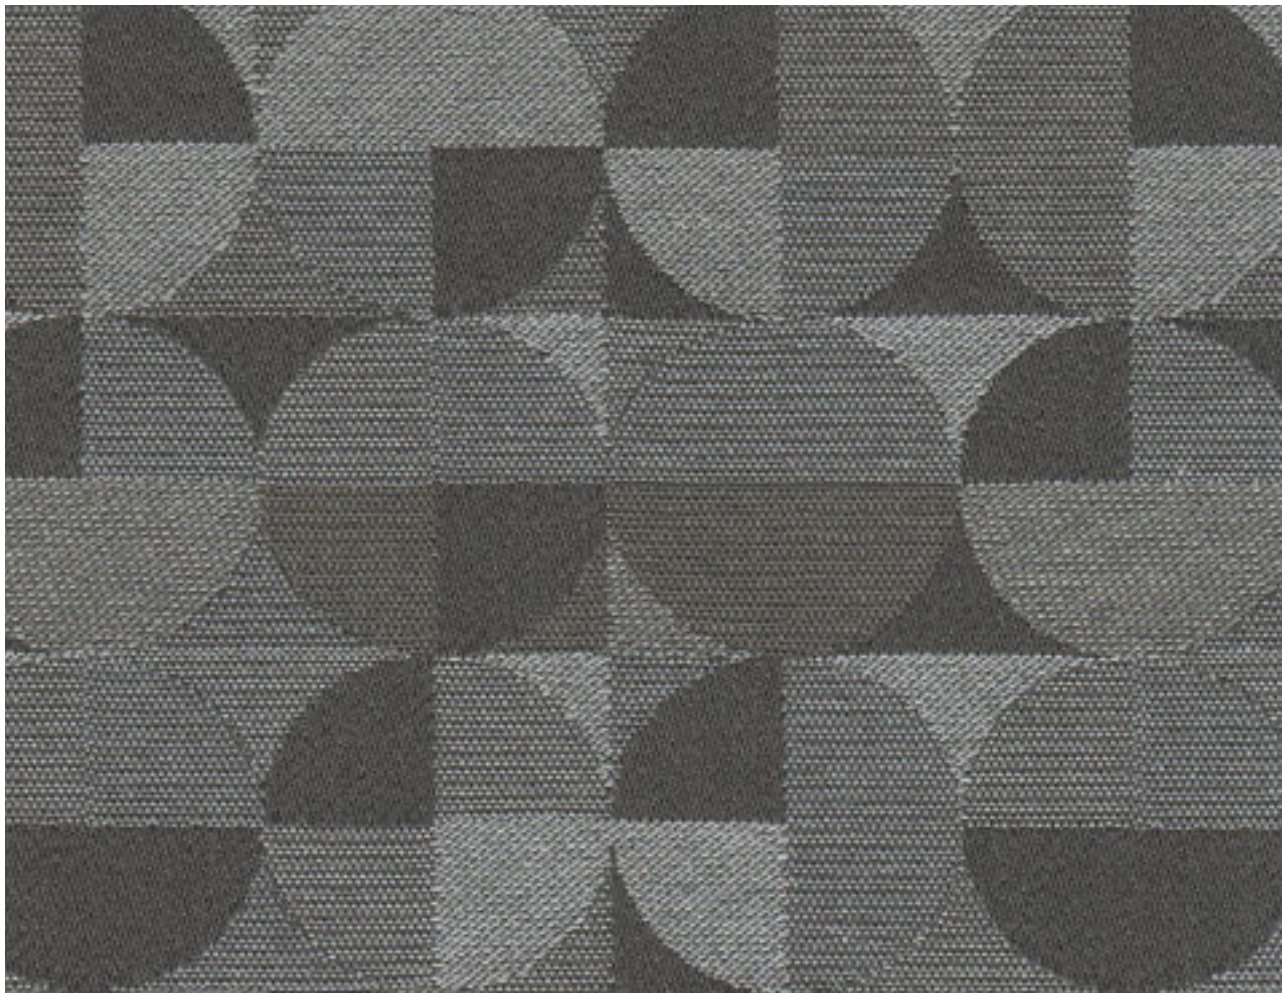

LUNA AZURE
AZU

LUNA GREY ZEST
GZS

LUNA COPPER
COP

LUNA

- Heavy commercial: Martindale - 50,000 rub count
- 100% polyester
- Made in Australia
- 2 year warranty

LUNA SPEARMINT
SPE

LUNA CARBON
CAR

LUNA FIREFLY
FIR

LUNA FURNACE
FUR

LUNA ZINC
ZIN