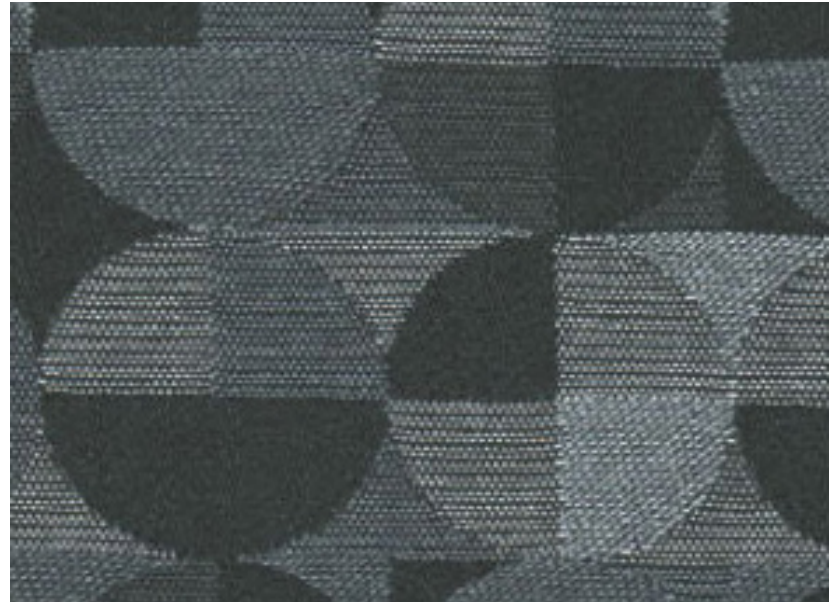

LUNA AZURE
AZU

LUNA GREY ZEST
GZS

LUNA COPPER
COP

LUNA

- Heavy commercial: Martindale - 50,000 rub count
- 100% polyester
- Made in Australia
- 2 year warranty

LUNA SPEARMINT
SPE

LUNA CARBON
CAR

LUNA FIREFLY
FIR

LUNA FURNACE
FUR

LUNA ZINC
ZIN