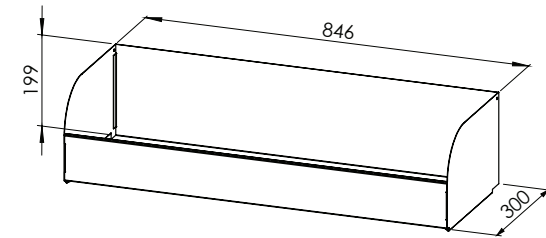

## BROWSER TUB

**89001**

Forward facing tub, commonly used for picture books.

Optional acrylic front lip available, which sits 30mm above the existing 100mmH steel front lip.

**50 - 60** - Book capacity\*

**0.8** - Lineal metres

\*Book capacities are approximate only and vary depending on collection

## SINGLE TIER AV SHELF – 175MM DEEP

**89007**

Slimline face out display shelf that accommodates a standard DVD case. Mounting pins supplied.

	SPINE OUT	FACE OUT
	59	42
	82	59