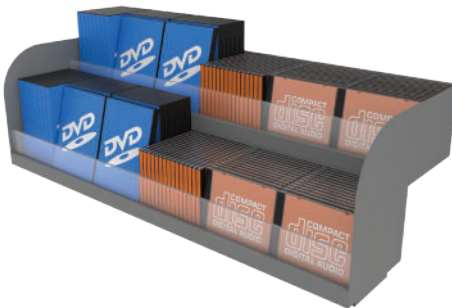

## BROWSER TUB

**89001**

Forward facing tub, commonly used for picture books.

Optional acrylic front lip available, which sits 30mm above the existing 100mmH steel front lip.

**50 - 60** - Book capacity\*

**0.8** - Lineal metres

\*Book capacities are approximate only and vary depending on collection

## SINGLE TIER AV SHELF – 175MM DEEP

**89007**

Slimline face out display shelf that accommodates a standard DVD case. Mounting pins supplied.

	SPINE OUT	FACE OUT
	59	42
	82	59