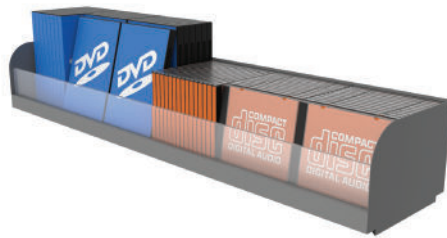

## BROWSER TUB

**89001**

Forward facing tub, commonly used for picture books.

Optional acrylic front lip available, which sits 30mm above the existing 100mmH steel front lip.

**50 - 60** - Book capacity\*

**0.8** - Lineal metres

\*Book capacities are approximate only and vary depending on collection

## SINGLE TIER AV SHELF – 175MM DEEP

**89007**

Slimline face out display shelf that accommodates a standard DVD case. Mounting pins supplied.

	SPINE OUT	FACE OUT
	59	42
	82	59