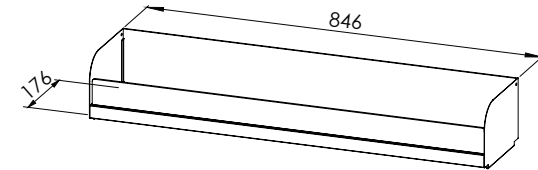

## BROWSER TUB

**89001**

Forward facing tub, commonly used for picture books.

Optional acrylic front lip available, which sits 30mm above the existing 100mmH steel front lip.

**50 - 60** - Book capacity\*

**0.8** - Lineal metres

\*Book capacities are approximate only and vary depending on collection

## SINGLE TIER AV SHELF – 175MM DEEP

**89007**

Slimline face out display shelf that accommodates a standard DVD case. Mounting pins supplied.

	SPINE OUT	FACE OUT
	59	42
	82	59