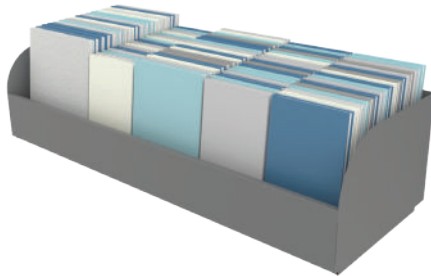

## BROWSER TUB

**89001**

Forward facing tub, commonly used for picture books.

Optional acrylic front lip available, which sits 30mm above the existing 100mmH steel front lip.

**50 - 60** - Book capacity\*