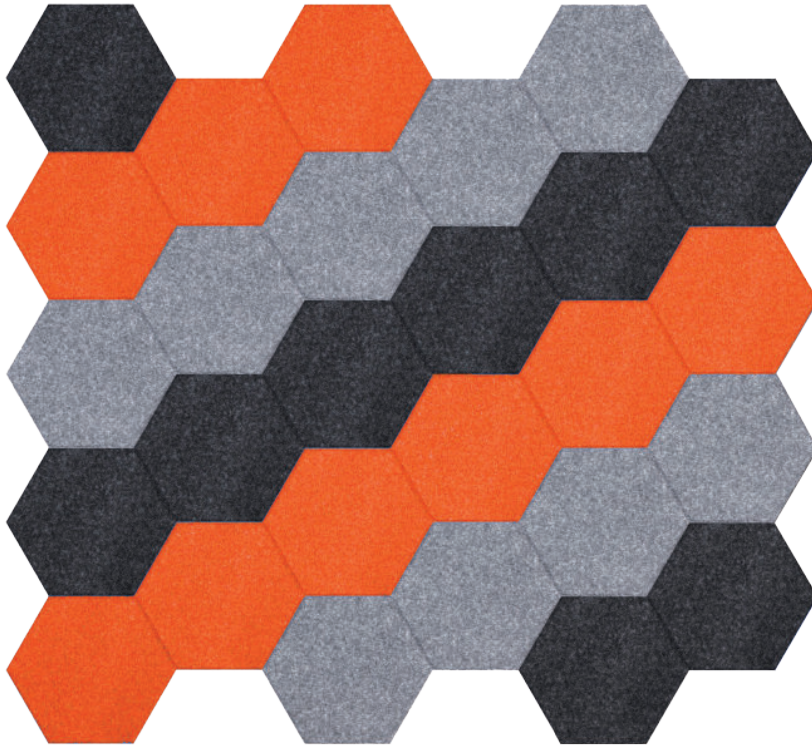

ACOUSTIC WALL TILES

Self adhesive, mix and match, hexagon wall tiles provide acoustic properties and visual interest.

Hex Tiles (9mm Thick Panel)

HEX-TILE

312 H X 360 OuterW 180 InnerW

SCREEN COLOURS