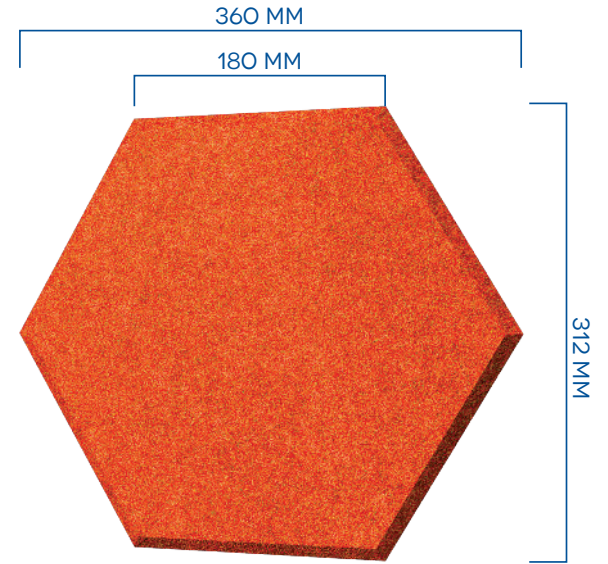

ACOUSTIC WALL TILES

Self adhesive, mix and match, hexagon wall tiles provide acoustic properties and visual interest.

Hex Tiles (9mm Thick Panel)

HEX-TILE

312 H X 360 OuterW 180 InnerW

SCREEN COLOURS