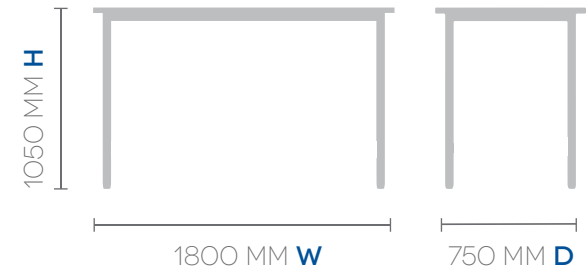

STANDING TABLE

STANDING TABLE

BAUHAUS STANDING TABLE

Inspired by Bauhaus thinking, featuring contoured, high frame plus durable mark resistant surface.

[Click Here For Laminex Options](#)

STRUCTURAL WARRANTY