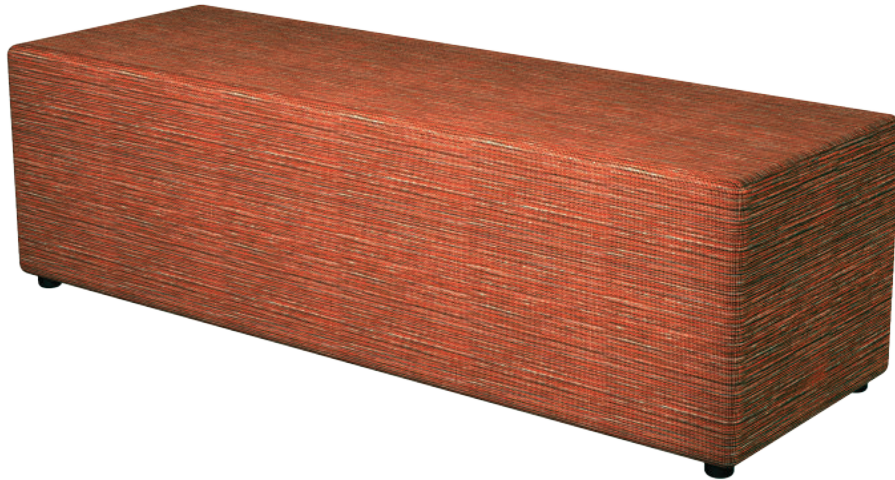

BENCH RECTANGLE OTTOMAN

BUILT WITH TIMBER FRAME AND HIGH DENSITY FOAM. BENCH RECTANGLE OTTOMANS CAN BE USED INDEPENDENTLY OR TEAMED WITH A FLIP TABLE TO CREATE A STUDY SET.

Rectangle Bench in Linea Hotline

Rectangle Bench Ottomans
Can Be Paired with Study Table or Flip Table to Create Study Set

BENCH RECTANGLE OTTOMAN

(SEAT 450 H)

[RECB20](#)

2 SEATER: 1200 W X 500 D

[RECB25](#)

2.5 SEATER: 1500 W X 500 D

[RECB30](#)

3 SEATER: 1800 W X 500 D

FABRIC/
VINYL
[CLICK HERE](#)