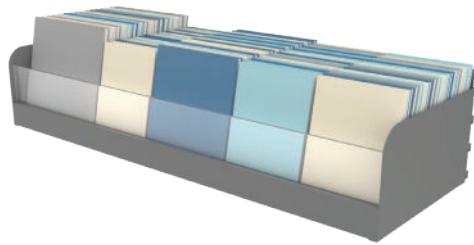

## BROWSER TUB SHELF

550

For forward facing display of picture books.  
Clips straight into post.

50-60 - Book capacity\*

0.9 - Lineal metres

## BROWSER TUB SHELF – ACRYLIC PANEL

555

Offering the same features as a standard browser tub, with the addition of a clear acrylic front plate to maximise exposure of book covers.

50-60 - Book capacity\*

## PICTURE BOOK BROWSER TUB

992

Deeper storage for forward facing display of larger picture books.

Clips straight into post.

Brackets required: End Brackets 993 (x2).

50-60 - Book capacity\*

0.9 - Lineal metres