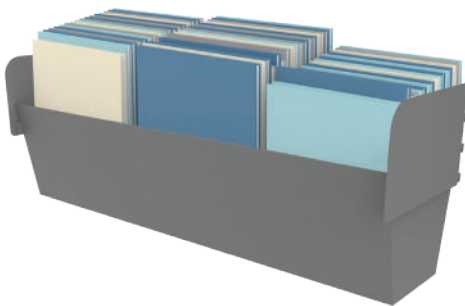

## BROWSER TUB SHELF

550

For forward facing display of picture books.  
Clips straight into post.

50-60 - Book capacity\*

0.9 - Lineal metres

## BROWSER TUB SHELF – ACRYLIC PANEL

555

Offering the same features as a standard browser tub, with the addition of a clear acrylic front plate to maximise exposure of book covers.

50-60 - Book capacity\*

## PICTURE BOOK BROWSER TUB

992

Deeper storage for forward facing display of larger picture books.

Clips straight into post.

Brackets required: End Brackets 993 (x2).

50-60 - Book capacity\*

0.9 - Lineal metres