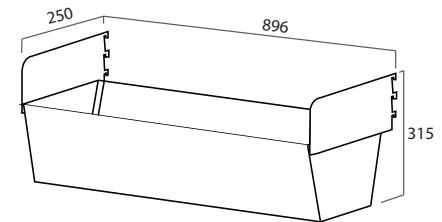

## BROWSER TUB SHELF

550

For forward facing display of picture books.  
Clips straight into post.

50-60 - Book capacity\*

0.9 - Lineal metres

## BROWSER TUB SHELF – ACRYLIC PANEL

555

Offering the same features as a standard browser tub, with the addition of a clear acrylic front plate to maximise exposure of book covers.

50-60 - Book capacity\*

## PICTURE BOOK BROWSER TUB

992

Deeper storage for forward facing display of larger picture books.

Clips straight into post.

Brackets required: End Brackets 993 (x2).

50-60 - Book capacity\*

0.9 - Lineal metres