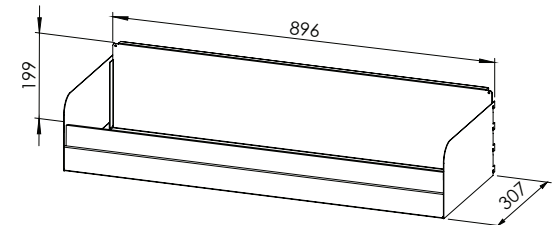

## BROWSER TUB SHELF

550

For forward facing display of picture books.  
Clips straight into post.

50-60 - Book capacity\*

0.9 - Lineal metres

## BROWSER TUB SHELF – ACRYLIC PANEL

555

Offering the same features as a standard browser tub, with the addition of a clear acrylic front plate to maximise exposure of book covers.

50-60 - Book capacity\*

## PICTURE BOOK BROWSER TUB

992

Deeper storage for forward facing display of larger picture books.

Clips straight into post.

Brackets required: End Brackets 993 (x2).

50-60 - Book capacity\*

0.9 - Lineal metres