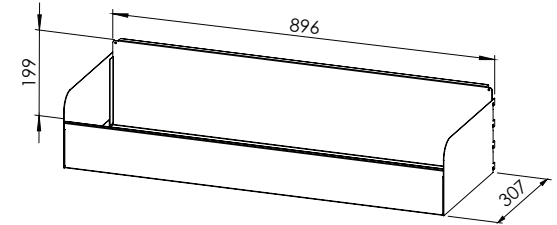

## BROWSER TUB SHELF

550

For forward facing display of picture books.  
Clips straight into post.

50-60 - Book capacity\*

0.9 - Lineal metres

## BROWSER TUB SHELF – ACRYLIC PANEL

555

Offering the same features as a standard browser tub, with the addition of a clear acrylic front plate to maximise exposure of book covers.

50-60 - Book capacity\*

## PICTURE BOOK BROWSER TUB

992

Deeper storage for forward facing display of larger picture books.

Clips straight into post.

Brackets required: End Brackets 993 (x2).

50-60 - Book capacity\*

0.9 - Lineal metres