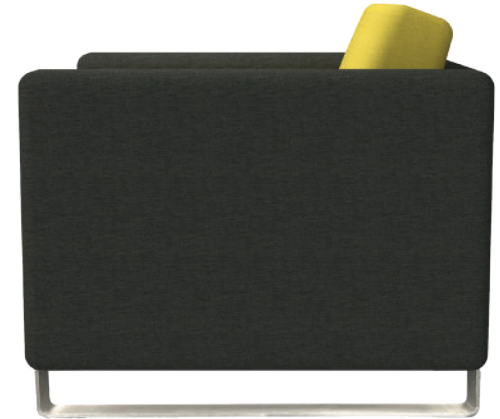

# CASONE

Generous size and contemporary design, manufactured with high density foam and timber frame. Available in one or two seater, with optional metal sled base.

Casone 4 Leg in Gravity Slate  
Seat & Back Cushion in Cliques Scarlet

Casone Sled in Beachcomber Slate  
Seat & Back Cushion in Beachcomber Manuka

Casone Lounge 1 Seater

CAS10A (4 Leg) CAS10ASD (SLED)  
750 H X 820 W X 820 D (Seat 440 H)

Casone Lounge 2 Seater

CAS20A (4 Leg) CAS20ASD (SLED)  
750 H X 1400 W X 920 D (Seat 440 H)

FABRIC/  
VINYL