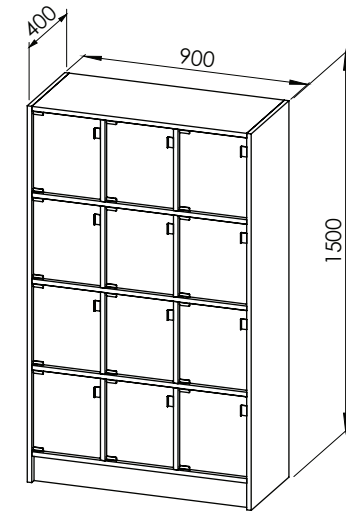

CHARCOAL ONLY

FINISHES [CLICK HERE](#)

CLEAR HINGED DOOR / 12 MAGAZINE DISPLAY

16124

Cabinetry is made from 18mm thick laminate of your choice, teamed with 5mm thick acrylic doors that display current editions.

Back editions stored in pigeon hole.

CLEAR HINGED DOOR / 16 MAGAZINE DISPLAY

16125

Cabinetry is made from 18mm thick laminate of your choice, teamed with 5mm thick acrylic doors that display current editions.