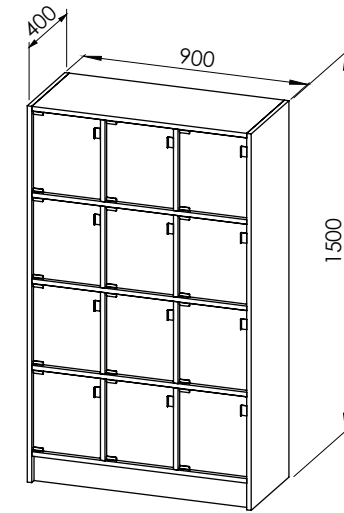

## CLEAR HINGED DOOR / 12 MAGAZINE DISPLAY

**16124**

Cabinetry is made from 18mm thick laminate of your choice, teamed with 5mm thick acrylic doors that display current editions.

Back editions stored in pigeon hole.

## CLEAR HINGED DOOR / 16 MAGAZINE DISPLAY

**16125**

Cabinetry is made from 18mm thick laminate of your choice, teamed with 5mm thick acrylic doors that display current editions.

Back editions stored in pigeon hole.