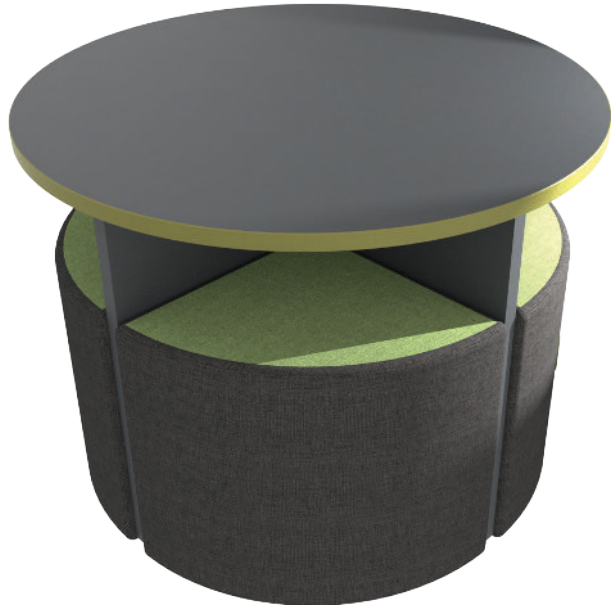

# COLLABORATION POD

This space effective seating solution has a multitude of applications. Customise laminate top, edging and fabrics.

Table in Charcoal Top with Olivine Edging,  
Ottomans in Tessuto Carbone and Tessuto Olive

Table in Rock Maple Top with Rock Maple Edging,  
Ottomans in Our Storytellers and the Knowledge Holders and Beachcomber Teal

Collaboration Pod  
**PODJNR** (JUNIOR)  
580 H X 900 D (Seat 350 H)  
**PODPRM** (PRIMARY)  
680 H X 900 D (Seat 450 H)  
**PODSNR** (SENIOR)  
720 H X 900 D (Seat 450 H)

FABRIC/  
VINYL

LAMINATE  
FINISHES