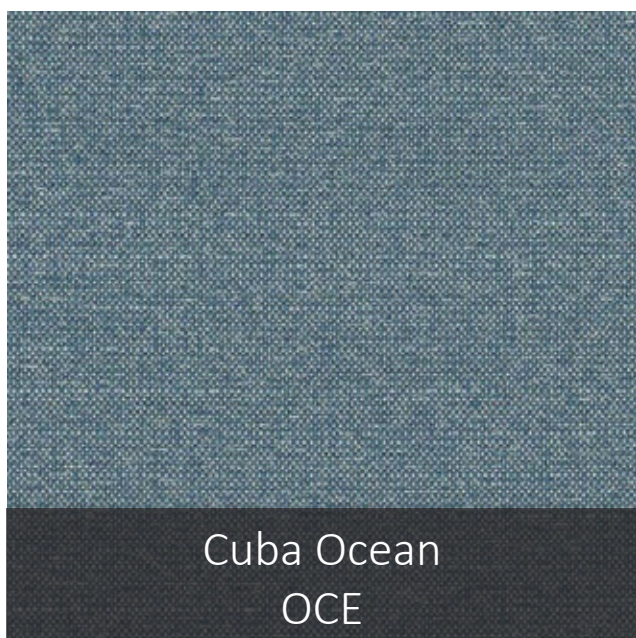

Cuba Ocean
OCE