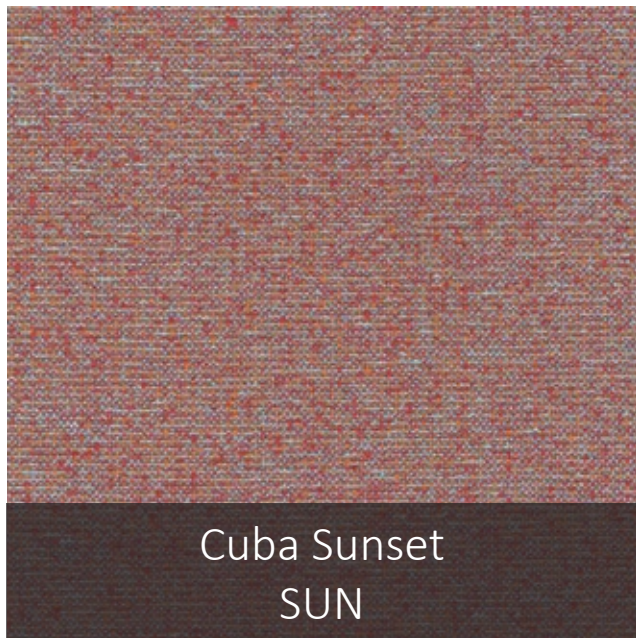

CUBA

HEAVY COMMERCIAL: 60,000 RUB COUNT

100% polyester

MADE IN AUSTRALIA

Cuba Multi
MUL

Cuba Sunset
SUN

Cuba Citrus
CIT

Cuba Peacock
PEK