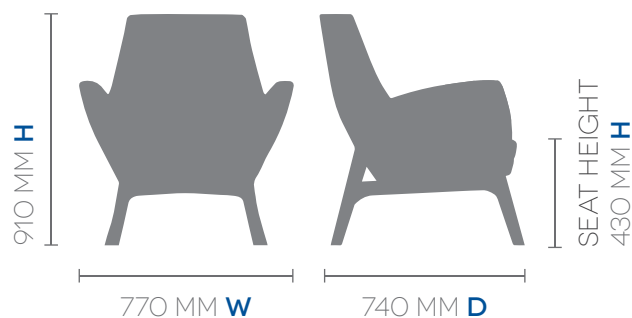

FLORENCE
NATURAL TIMBER LEG
IN BEACHCOMBER

43940***

FLORENCE TIMBER LEG

FLORENCE

Showcasing sophisticated Italian design, generous in size and comfort.

Priced from \$1,370 + fabric.

For Fabric / Vinyl
Options [Click Here](#)

135 KG
WEIGHT
LIMIT

MADE IN
AUSTRALIA

WARRANTY