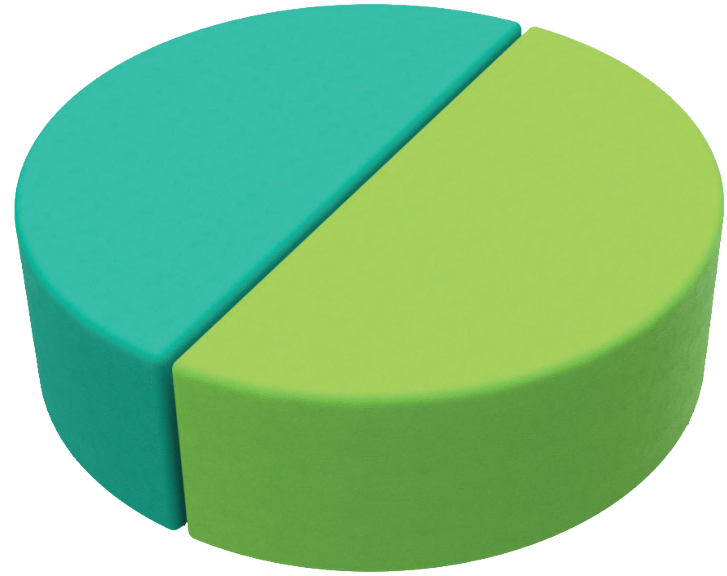

HALF MOON OTTOMAN

SOLD INDIVIDUALLY AS SEMI CIRCLE. PURCHASE TWO SEMI CIRCLES TO FORM A LARGE "FULL MOON" OTTOMAN. CONSTRUCTED FROM A TIMBER FRAME WITH HIGH DENSITY FOAM.

Half Moon Ottoman in Studio Encore Vinyl: Carnival

2 x Half Moon Ottomans in Studio Encore Vinyl: Emerald and Grasshopper

HALF MOON OTTOMAN

MOON

(SEAT 450 H)

1400 W & 700 DIA

[CLICK HERE](#)