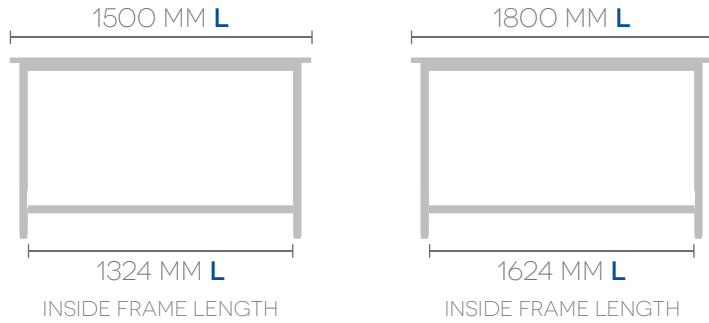

FRAME COLOURS

BLACK

CHARCOAL

PRECIOUS SILVER

PEARL WHITE GLOSS

2 SEATER – SINGLE SIDE USE

HEIGHT 1000MM

STATIC	1500 L X 750 W	4140310002***
MOBILE	1500 L X 750 W	4140310008***

6 SEATER – DOUBLE SIDE USE

HEIGHT 1000MM

STATIC	1800 L X 900 W	4140310005***
MOBILE	1800 L X 900 W	4140310011***

SEATING NUMBERS

Table frames (legs) are narrower than the table top.

Be sure to check your chair width and allow at least 5cm between each chair.