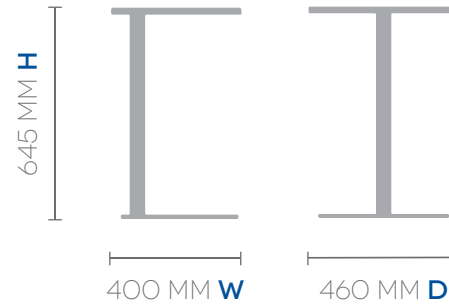

LAPTOP TABLE 01

422025***

LAPTOP TABLE WITH CHARCOAL TOP AND CHROME BASE

LAPTOP TABLE 01

A classic laptop table. Get creative with laminate and frame colours.

Priced from \$295.

[Click Here For Laminex Options](#)