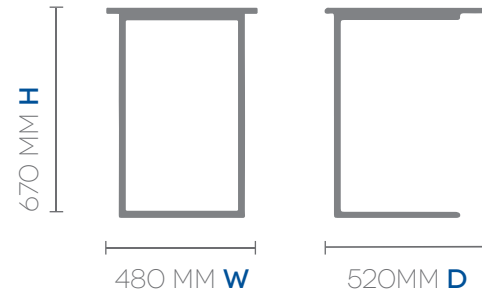

LAPTOP TABLE 02

422026***

TOP VIEW

LAPTOP TABLE WITH ROCK MAPLE TOP WITH PRECIOUS SILVER FRAME

LAPTOP TABLE 02

Unique contoured top available in your choice of laminates and powder coated base colours.

Priced from \$295.