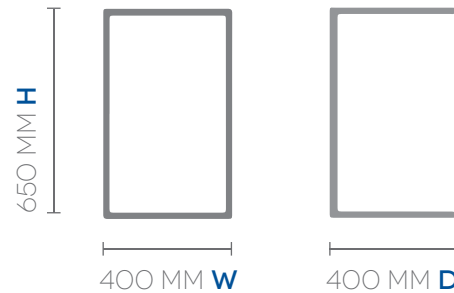

LAPTOP TABLE 03

422027***

LAPTOP TABLE WITH BLACK TOP WITH PEARL WHITE GLOSS FRAME

LAPTOP TABLE 03

Full metal frame edge available in a choice of powder coated colours and Laminate tops.

Priced from \$295.