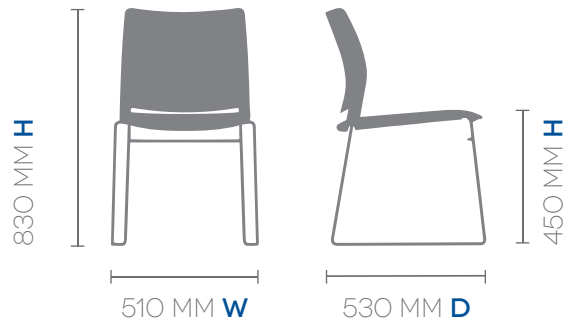

LUCA BLACK SHELL BLACK SLED BASE

LUCA BLACK MESH BACK

LUCA RED SHELL HIGH BENCH

LUCA

Classic design, featuring polypropylene seat with high density steel black frame.

Priced from \$150.

SHELL COLOURS

BLACK
BLK

WHITE
WHT

RED
RED

TROLLEY

Luca Trolley
44519

Price \$235.

LUCA TROLLEY
(STACKED UP TO 39)

LUCA SLED BASE

STANDARD BLACK FRAME ● 44510***

LUCA HIGH BENCH

STANDARD CHROME FRAME ● 44310***
BLACK FRAME POWDER COAT ● 44311***

LUCA SLED BASE MESH BACK

STANDARD BLACK FRAME ● 44511***

* SUITS 1000 MM H HIGH BENCHES

* BLACK STANDARD FRAME CAN BE POWDER COATED SILVER + \$15 PER CHAIR