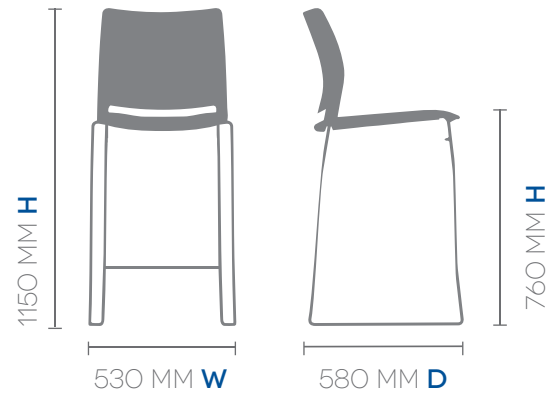

LUCA BLACK SHELL BLACK SLED BASE

LUCA BLACK MESH BACK

LUCA RED SHELL HIGH BENCH

LUCA

Classic design, featuring polypropylene seat with high density steel black frame.

Priced from \$150.

SHELL COLOURS

BLACK
BLK

WHITE
WHT

RED
RED

TROLLEY

Luca Trolley
44519

Price \$235.

LUCA TROLLEY
(STACKED UP TO 39)

LUCA SLED BASE

STANDARD BLACK FRAME ● 44510***

LUCA HIGH BENCH

STANDARD CHROME FRAME ● 44310***
BLACK FRAME POWDER COAT ● 44311***

LUCA SLED BASE MESH BACK

STANDARD BLACK FRAME ● 44511***

* SUITS 1000 MM H HIGH BENCHES

* BLACK STANDARD FRAME CAN BE POWDER COATED SILVER + \$15 PER CHAIR