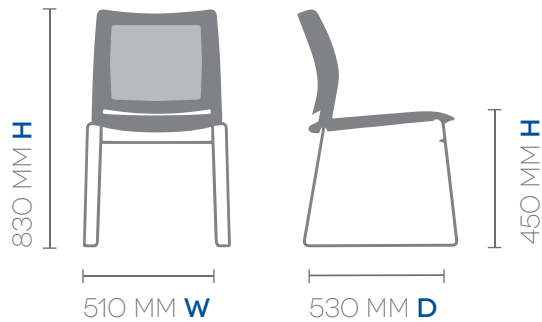

LUCA BLACK SHELL BLACK SLED BASE

LUCA BLACK MESH BACK

LUCA RED SHELL HIGH BENCH

LUCA

Classic design, featuring polypropylene seat with high density steel black frame.

Priced from \$150.

SHELL COLOURS

BLACK
BLK

WHITE
WHT

RED
RED

TROLLEY

Luca Trolley
44519

Price \$235.

LUCA TROLLEY
(STACKED UP TO 39)

LUCA SLED BASE

STANDARD BLACK FRAME ● 44510***

LUCA HIGH BENCH

STANDARD CHROME FRAME ● 44310***
BLACK FRAME POWDER COAT ● 44311***

LUCA SLED BASE MESH BACK

STANDARD BLACK FRAME ● 44511***

* SUITS 1000 MM H HIGH BENCHES

* BLACK STANDARD FRAME CAN BE POWDER COATED SILVER + \$15 PER CHAIR