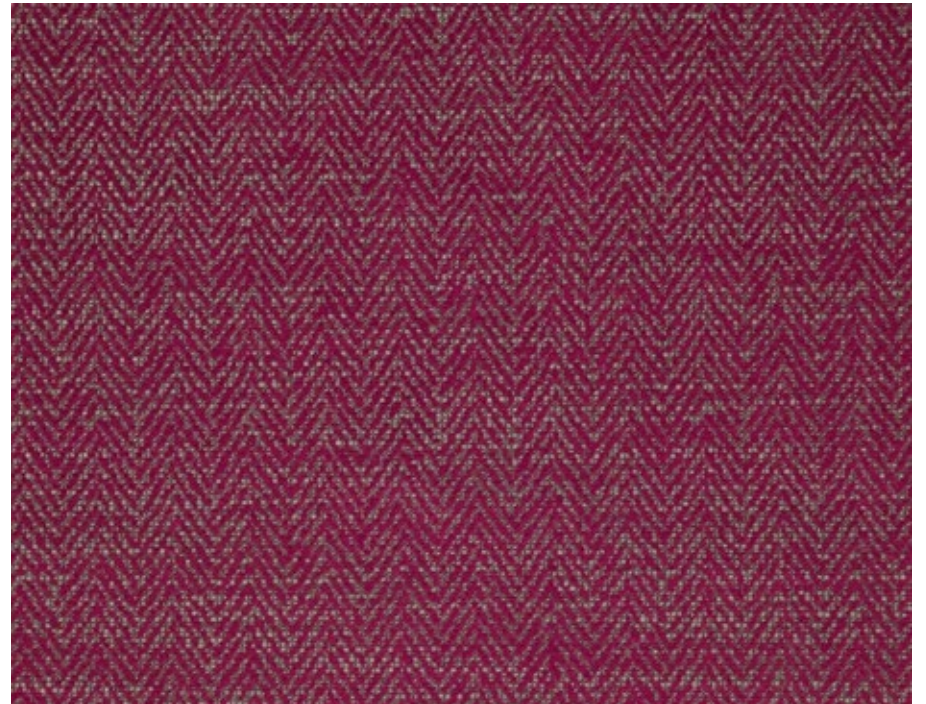

LAUDERDALE

COMMERCIAL: MARTINDALE -
35,000 RUB COUNT
100% Polyester

FibreGuard
Stain Free Technology

Lauderdale Jade
LDJ

Lauderdale Lipstick
LLS

Lauderdale Slate
LST

Lauderdale Lapis
LPS