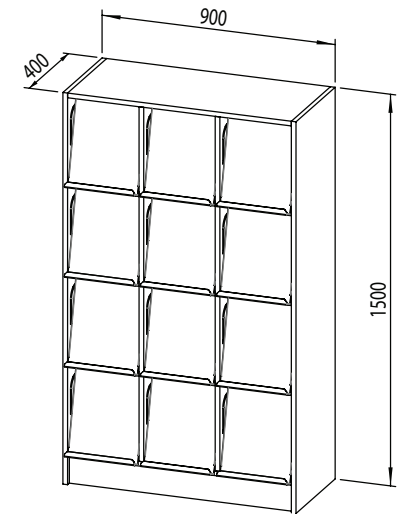

MAGAZINES & NEWSPAPERS | LIFT & SLIDE METAL DOOR

LIFT & SLIDE / 12 MAGAZINE & 3 NEWSPAPER DISPLAY

16113

Lift and retract doors showcase front faced current editions, while back-issues are neatly stowed in the pigeon holes. Cabinetry is made from 18mm thick laminate of your choice, teamed with 1.5mm thick robust steel doors.

Doors are only available in Charcoal.

LIFT & SLIDE / 12 MAGAZINE DISPLAY

16112

16117 (Includes Optional Storage Drawer)

Lift and retract doors showcase front faced current editions, while back-issues are neatly stowed in the pigeon holes. Cabinetry is made from 18mm thick laminate of your choice, teamed with 1.5mm thick robust steel doors.

Doors are only available in Charcoal.

CHARCOAL ONLY

FINISHES

LIFT & SLIDE / 16 MAGAZINE DISPLAY

16114

16116 (Includes Optional Storage Drawer)

Lift and retract doors showcase front faced current editions, while back-issues are neatly stowed in the pigeon holes. Cabinetry is made from 18mm thick laminate of your choice, teamed with 1.5mm thick robust steel doors.

Doors are only available in Charcoal.

LIFT & SLIDE / 18 MAGAZINE DISPLAY DOUBLE SIDED MOBILE

10412

Lift and retract doors showcase front faced current editions, while back-issues are neatly stowed in the pigeon holes. Cabinetry is made from 18mm thick laminate of your choice, teamed with 1.5mm thick robust steel doors.