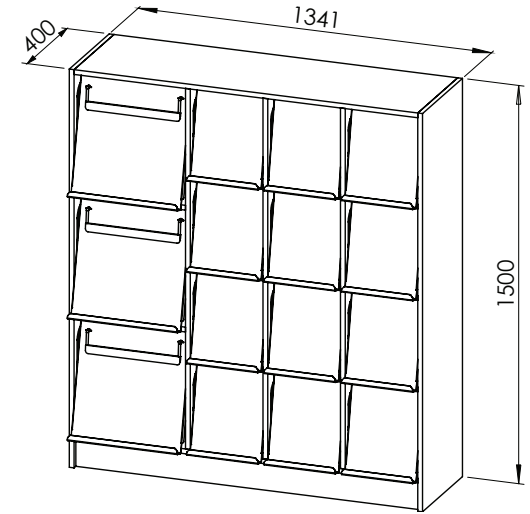

MAGAZINES & NEWSPAPERS | LIFT & SLIDE METAL DOOR

LIFT & SLIDE / 12 MAGAZINE & 3 NEWSPAPER DISPLAY

16113

Lift and retract doors showcase front faced current editions, while back-issues are neatly stowed in the pigeon holes. Cabinetry is made from 18mm thick laminate of your choice, teamed with 1.5mm thick robust steel doors.

Doors are only available in Charcoal.

LIFT & SLIDE / 12 MAGAZINE DISPLAY

16112

16117 (Includes Optional Storage Drawer)

Lift and retract doors showcase front faced current editions, while back-issues are neatly stowed in the pigeon holes. Cabinetry is made from 18mm thick laminate of your choice, teamed with 1.5mm thick robust steel doors.

Doors are only available in Charcoal.

CHARCOAL ONLY

FINISHES

LIFT & SLIDE / 16 MAGAZINE DISPLAY

16114

16116 (Includes Optional Storage Drawer)

Lift and retract doors showcase front faced current editions, while back-issues are neatly stowed in the pigeon holes. Cabinetry is made from 18mm thick laminate of your choice, teamed with 1.5mm thick robust steel doors.

Doors are only available in Charcoal.

LIFT & SLIDE / 18 MAGAZINE DISPLAY DOUBLE SIDED MOBILE

10412

Lift and retract doors showcase front faced current editions, while back-issues are neatly stowed in the pigeon holes. Cabinetry is made from 18mm thick laminate of your choice, teamed with 1.5mm thick robust steel doors.