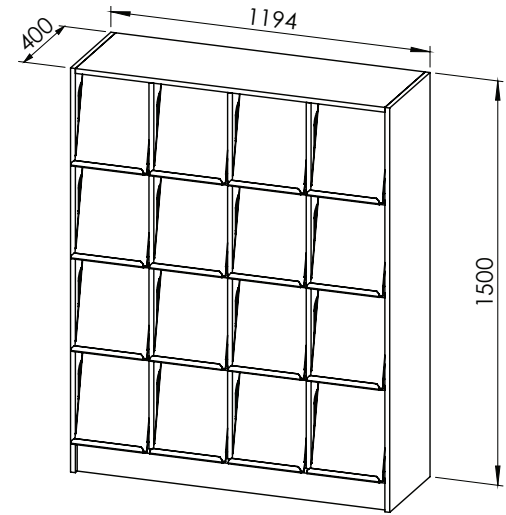

MAGAZINES & NEWSPAPERS | LIFT & SLIDE METAL DOOR

LIFT & SLIDE / 12 MAGAZINE & 3 NEWSPAPER DISPLAY

16113

Lift and retract doors showcase front faced current editions, while back-issues are neatly stowed in the pigeon holes. Cabinetry is made from 18mm thick laminate of your choice, teamed with 1.5mm thick robust steel doors.

Doors are only available in Charcoal.

LIFT & SLIDE / 12 MAGAZINE DISPLAY

16112

16117 (Includes Optional Storage Drawer)

Lift and retract doors showcase front faced current editions, while back-issues are neatly stowed in the pigeon holes. Cabinetry is made from 18mm thick laminate of your choice, teamed with 1.5mm thick robust steel doors.

Doors are only available in Charcoal.

CHARCOAL ONLY

FINISHES

LIFT & SLIDE / 16 MAGAZINE DISPLAY

16114

16116 (Includes Optional Storage Drawer)

Lift and retract doors showcase front faced current editions, while back-issues are neatly stowed in the pigeon holes. Cabinetry is made from 18mm thick laminate of your choice, teamed with 1.5mm thick robust steel doors.

Doors are only available in Charcoal.

LIFT & SLIDE / 18 MAGAZINE DISPLAY DOUBLE SIDED MOBILE

10412

Lift and retract doors showcase front faced current editions, while back-issues are neatly stowed in the pigeon holes. Cabinetry is made from 18mm thick laminate of your choice, teamed with 1.5mm thick robust steel doors.