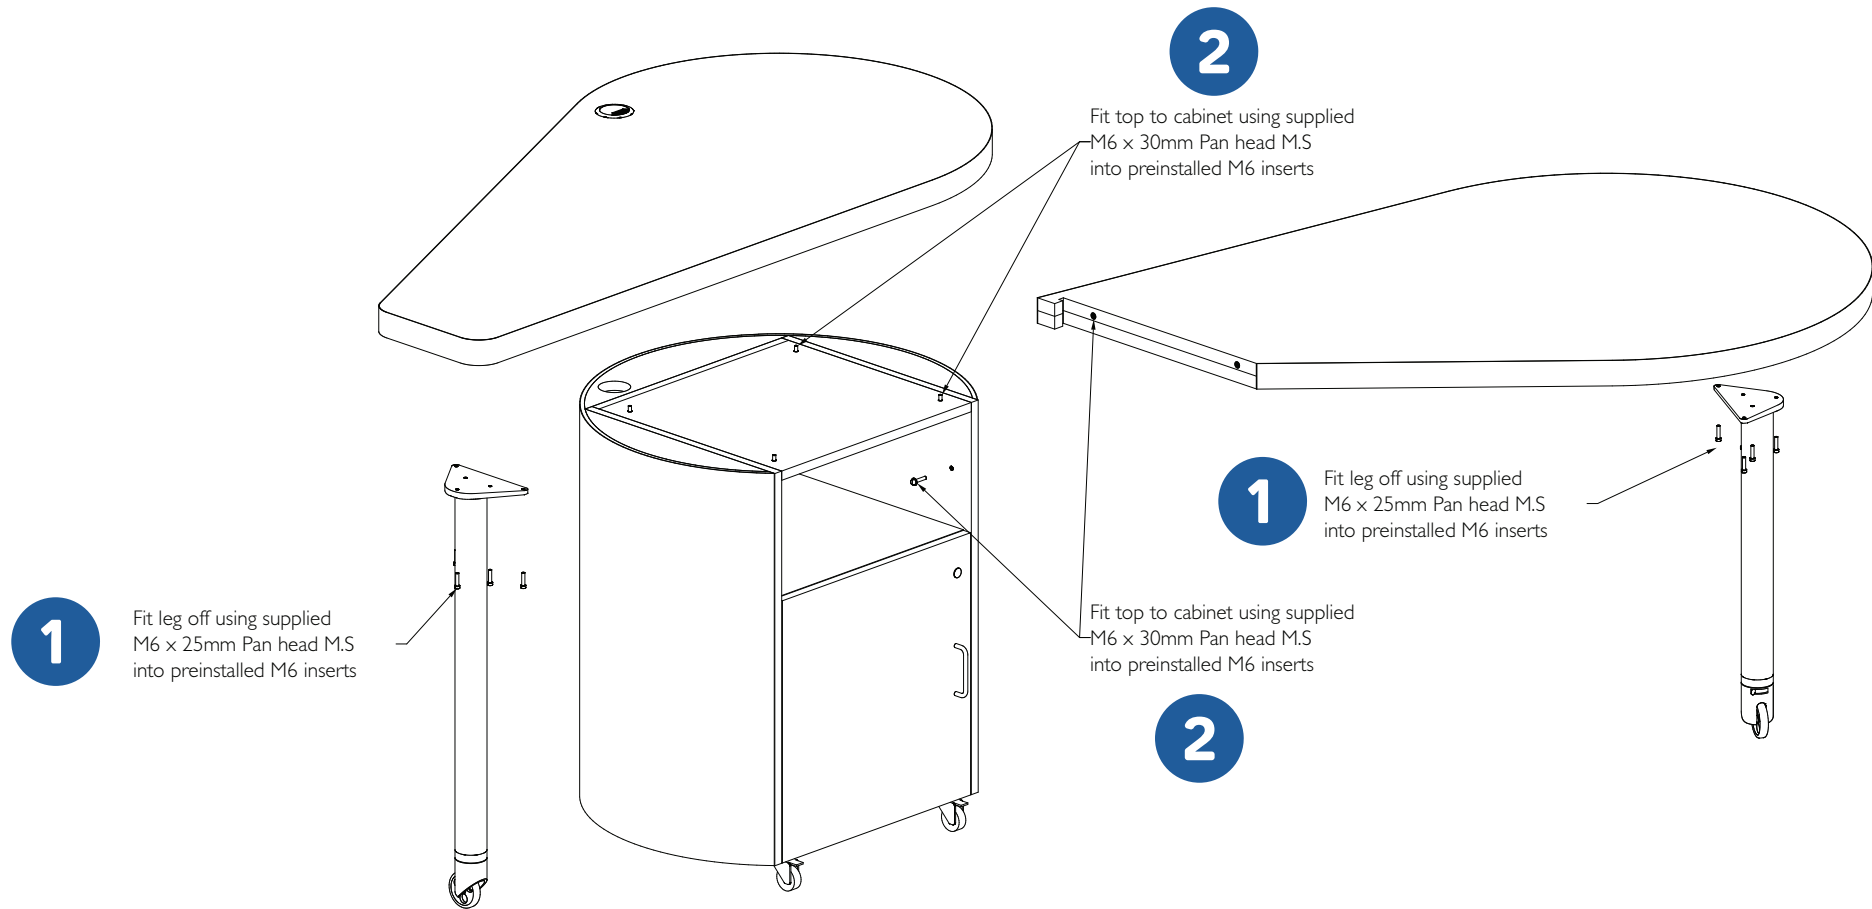

NEWPORT SERVICE POD

HARDWARE INCLUDED

- (10) M6 x 25mm Pan head machine screws
- (6) M6 x 30mm Pan head machine screws with matching washers