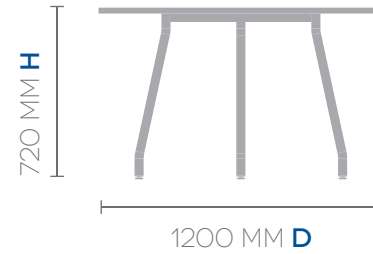

LARGE

STATIC

4250972008***

MOBILE

4250972010***