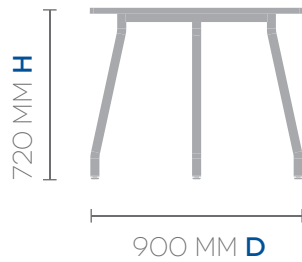

PEARL WHITE GLOSS

REGULAR

STATIC

4250972007***

MOBILE

4250972009***

LARGE

STATIC