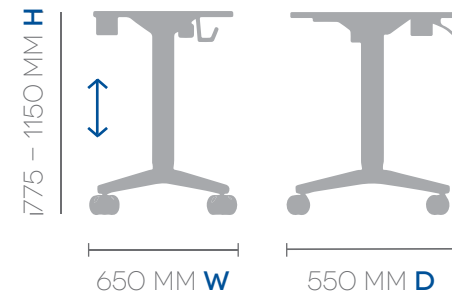

RISE SIT OR STAND TABLE 427002WHI

RISE SIT OR STAND TABLE

Hand operated gas lift operation transforms from sit to stand with ease.

Priced from \$415.

AVAILABLE COLOUR

WHITE

WARRANTY