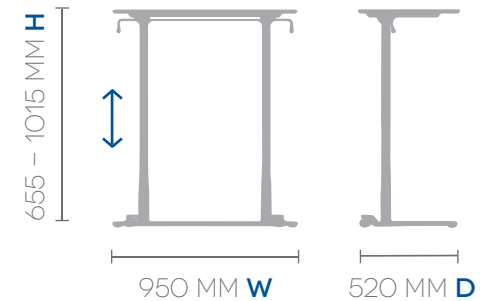

**RISE WORKSTATION**  
1 SEATER

427001

## RISE WORKSTATION

Featuring gas lift height adjustment, this mobile workstation includes a scallop top and slimline storage shelf.

Priced from \$410.