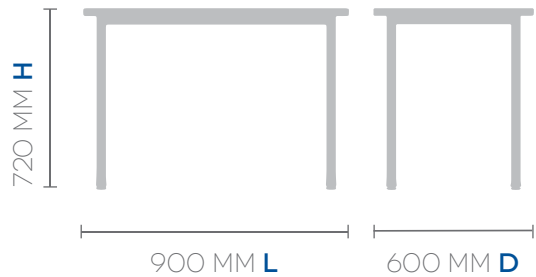

SECONDARY 1 SEATER

STATIC
MOBILE

4250372026***
4250372027***

OPTIONS

STATIC

MOBILE

SCREEN
COMPATIBLE

WRITABLE
SURFACE

FORMALDEHYDE
FREE

MADE IN
AUSTRALIA

WARRANTY