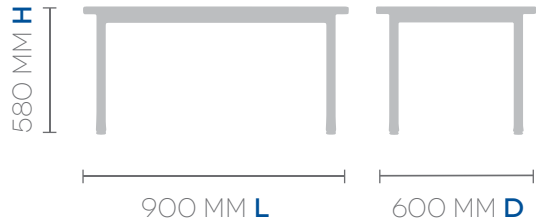

JUNIOR 1 SEATER

STATIC
MOBILE

4250358026***
4250358027***