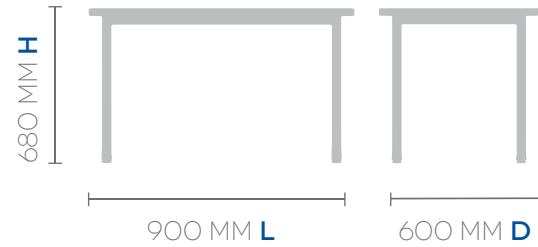

PRIMARY 1 SEATER

STATIC
MOBILE

4250368026***
4250368027***