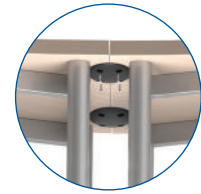

SIT & STAND

COMPRISING OF 4 HIGH TABLES WITH 4 UPHOLSTERED BOOTH SEATS.
SIT & STAND IS DESIGNED TO OPTIMISE THE USE OF SPACE.

Sit & Stand Set. Booth Seats Upholstered in Studio Encore Charcoal,
Backrest in Studio Encore Tanagerine.
Table in Curly Birch with Black Frame.

TABLE CONNECTOR

Installation Required.
Instruction Supplied

3684 W X 1842 D MM
1 X COLOSSEUM SIT & STAND SET
IN 1 SEMI CIRCLE

SIT & STAND

SITSTD

(TABLE 1000 H SEAT 450 H):

TABLE: 1400 W X 595 D

SEAT: 1000 W X 550 D