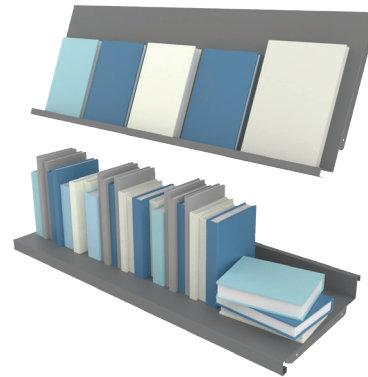

SLIMLINE EXPRESSIONS

FINISHES
CLICK HERE

POWDER
COATS
CLICK HERE

Designed for libraries with space constraints, Slimline Expressions are 650mm wide - 70mm less than the standard Expressions range. With no compromise to capacity, Slimline Expressions features a reversible shelf system (not interchangeable with Expressions range).

Slimline Expressions in
Rock Maple Laminate with Charcoal Shelves
900mm Shelf Width

REVERSIBLE METAL SHELF – 300MM DEEP

89030

Reverse the shelf to transform from flat to face out display.

Book capacity*

5-6 face out display

40 spine out display

0.8 - Lineal metres

*Book capacities are approximate only and vary depending on collection