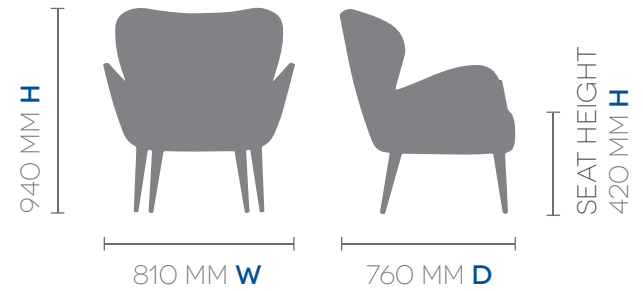

**SOFIA**  
TIMBER LEG  
IN BEACHCOMBER

43950\*\*\*

SOFIA TIMBER LEG IN ASHCROFT PINK

# SOFIA

Style and comfort fuse in this classic reading chair.

Priced from \$1,190 + fabric.

For Fabric / Vinyl  
Options Click Here

**135 KG**  
WEIGHT  
LIMIT

MADE IN  
AUSTRALIA

WARRANTY