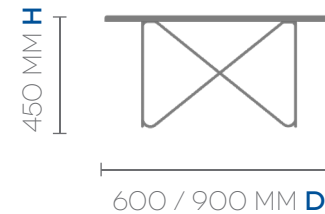

SOHO COFFEE TABLE WITH OYSTER GREY TABLE TOP AND BLACK EDGING WITH CHROME FRAME

SOHO COFFEE TABLE WITH DANSK MAPLE TABLE TOP WITH BLACK FRAME

SOHO COFFEE TABLE SMALL 422008\*\*\*  
 SOHO COFFEE TABLE LARGE 422009\*\*\*

# SOHO COFFEE TABLE

A stylish chrome or black frame available in two sizes, with customised laminate top.

Priced from \$325.

[Click Here For Laminex Options](#)