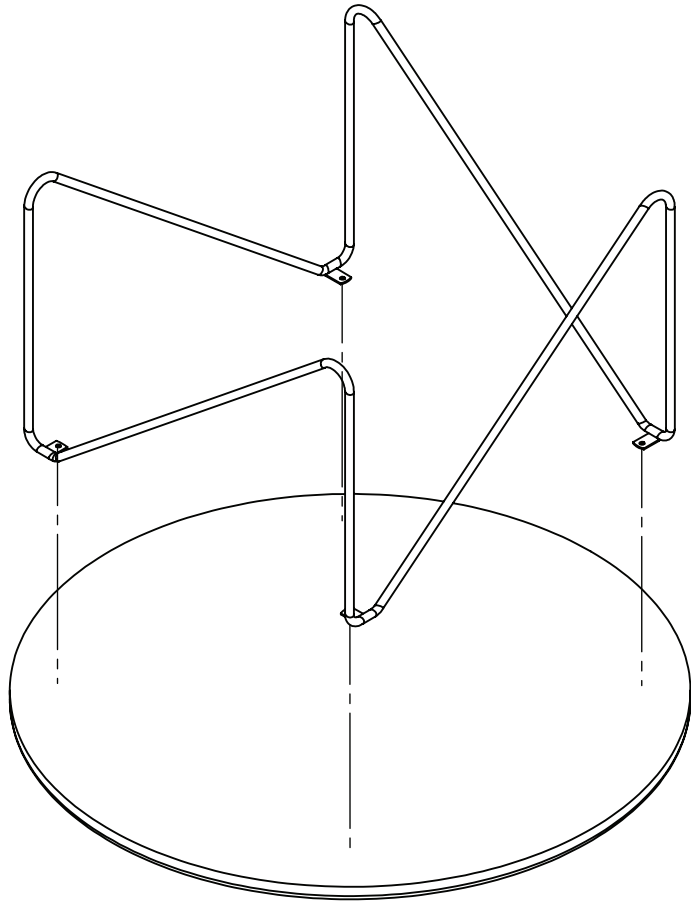

SOHO COFFEE TABLE INSTALL INSTRUCTIONS

STEP 1

Place table top upside down. Center frame on the bottom of the table top.

STEP 2

Screw the frame to the table top and proceed to flip the table upright.