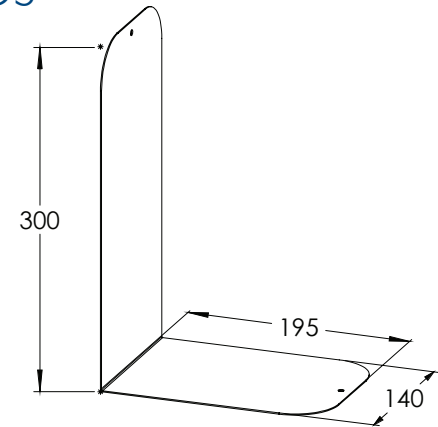

## T-SHAPED BOOKENDS

524

Double-sided/T-shaped base featuring a 50mm LHS foot for additional stability.

EACH