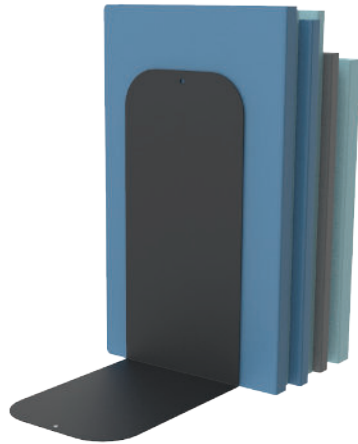

## BIG BOOK STEEL BOOKENDS

525

Heavy gauge steel for added support.

EACH

## T-SHAPED BOOKENDS

524

Double-sided/T-shaped base featuring a 50mm LHS foot for additional stability.

EACH