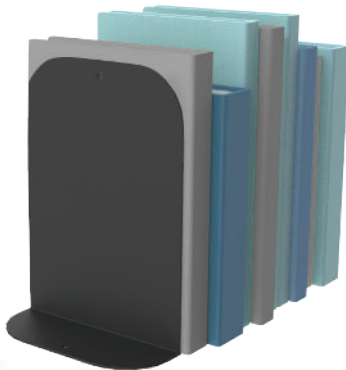

## BIG BOOK STEEL BOOKENDS

525

Heavy gauge steel for added support.

EACH

## T-SHAPED BOOKENDS

524

Double-sided/T-shaped base featuring a 50mm LHS foot for additional stability.

EACH