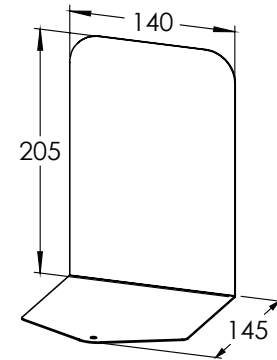

BOOKENDS | STEEL

ECONOMY BOOKENDS [2 PACK]

528

Heavy gauge steel for added support.

CHECKMATE BOOKENDS

25mm
15273 - BEIGE
15274 - GREY

30mm - Raeco shelving
15297 - GREY

Molded high strength thermoplastic clip on bookend.
Not suitable for use with data strips.