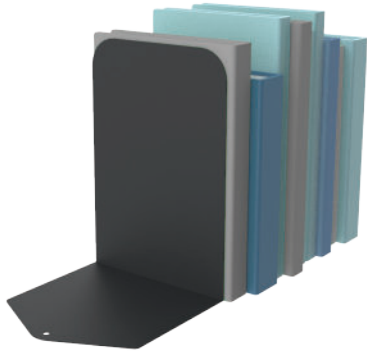

BOOKENDS | STEEL

ECONOMY BOOKENDS [2 PACK]

528

Heavy gauge steel for added support.

CHECKMATE BOOKENDS

25mm
15273 - BEIGE
15274 - GREY

30mm - Raeco shelving
15297 - GREY

Molded high strength thermoplastic clip on bookend.
Not suitable for use with data strips.