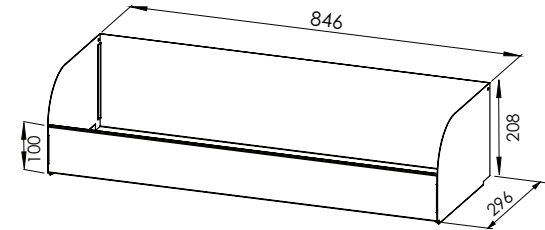

SLIMLINE | BROWSER TUBS

POWDER
COATS

BROWSER TUB

S89001K

Forward facing tub, commonly used for picture books. * Pins included (4 pins)

60 - 80 - Book capacity*

0.8 - Lineal metres

* Book capacities are approximate only and vary depending on collection

BROWSER TUB ACRYLIC FRONT

S89011K

Forward facing tub, commonly used for picture books with acrylic front lip, which sits 80mm above the existing 50mm H steel front lip. * Pins included (4 pins)

60 - 80 - Book capacity*

0.8 - Lineal metres

* Book capacities are approximate only and vary depending on collection

UNIVERSAL BROWSER TUB DIVIDER

548

Easily placed inside browser tub shelf.

Compatible with Linea and Expressions Browser Tubs and Browser Tubs with Acrylic panel.