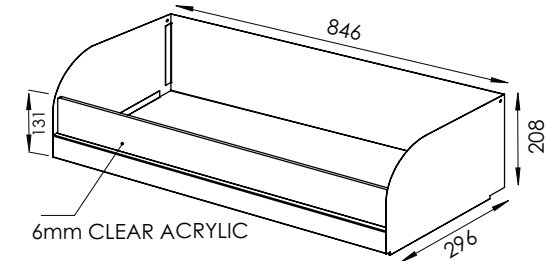

SLIMLINE | BROWSER TUBS

POWDER
COATS

BROWSER TUB

S89001K

Forward facing tub, commonly used for picture books. * Pins included (4 pins)

60 - 80 - Book capacity*

0.8 - Lineal metres

* Book capacities are approximate only and vary depending on collection

BROWSER TUB ACRYLIC FRONT

S89011K

Forward facing tub, commonly used for picture books with acrylic front lip, which sits 80mm above the existing 50mm H steel front lip. * Pins included (4 pins)

60 - 80 - Book capacity*

0.8 - Lineal metres

* Book capacities are approximate only and vary depending on collection

UNIVERSAL BROWSER TUB DIVIDER

548

Easily placed inside browser tub shelf.

Compatible with Linea and Expressions Browser Tubs and Browser Tubs with Acrylic panel.