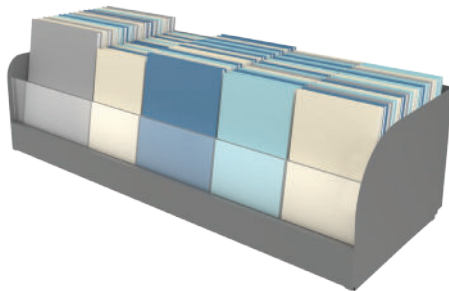

SLIMLINE | BROWSER TUBS

POWDER
COATS

BROWSER TUB

S89001K

Forward facing tub, commonly used for picture books. * Pins included (4 pins)

60 - 80 - Book capacity*

0.8 - Lineal metres

* Book capacities are approximate only and vary depending on collection

BROWSER TUB ACRYLIC FRONT

S89011K

Forward facing tub, commonly used for picture books with acrylic front lip, which sits 80mm above the existing 50mm H steel front lip. * Pins included (4 pins)

60 - 80 - Book capacity*

0.8 - Lineal metres

* Book capacities are approximate only and vary depending on collection

UNIVERSAL BROWSER TUB DIVIDER

548

Easily placed inside browser tub shelf.

Compatible with Linea and Expressions Browser Tubs and Browser Tubs with Acrylic panel.