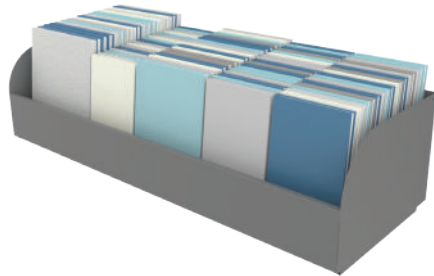

SLIMLINE | BROWSER TUBS

POWDER
COATS

BROWSER TUB

S89001K

Forward facing tub, commonly used for picture books. * Pins included (4 pins)

60 - 80 - Book capacity*

0.8 - Lineal metres

* Book capacities are approximate only and vary depending on collection

BROWSER TUB ACRYLIC FRONT

S89011K

Forward facing tub, commonly used for picture books with acrylic front lip, which sits 80mm above the existing 50mm H steel front lip. * Pins included (4 pins)

60 - 80 - Book capacity*

0.8 - Lineal metres

* Book capacities are approximate only and vary depending on collection

UNIVERSAL BROWSER TUB DIVIDER

548

Easily placed inside browser tub shelf.

Compatible with Linea and Expressions Browser Tubs and Browser Tubs with Acrylic panel.