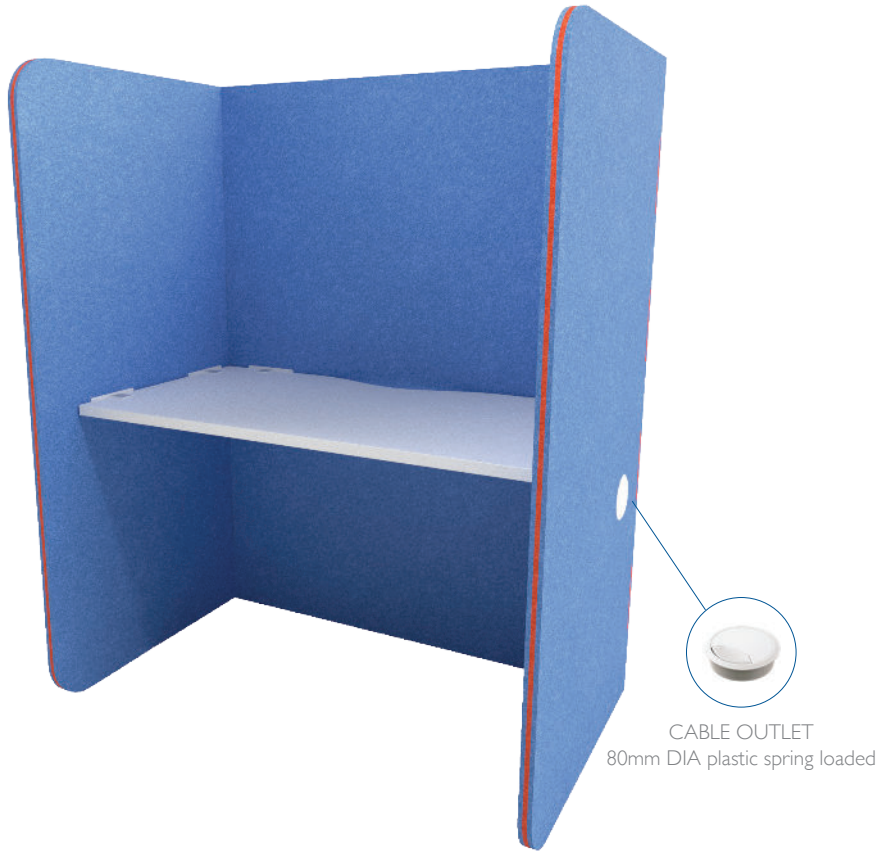

# STUDY POD

Portable study pod manufactured from acoustic material with laminate bench. Available in standard 1200mm width or 850mm slim width to match Study Carrell.

Study Pod in Summer Sky, with Red Contrast.  
Table in White Laminate

### Optional Accent Colours

Construction consists of three acoustic panels adhered together. The middle panel can be a contrast colour

Study Pod (27mm Thick Panel)

### PRIPSS (SLIM)

1200 H X 850 W X 750 D (Desk 725 H)

### PRIPODS

1200 H X 1200 W X 750 D (Desk 725 H)

SCREEN & CONTRAST COLOURS

DESKTOP LAMINATE COLOUR