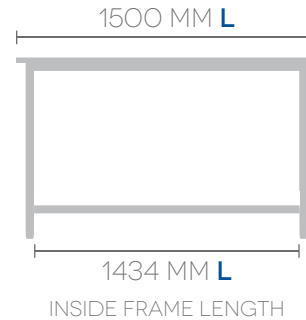

VICTORIA HIGH BENCH IN ROCK MAPLE AND CHARCOAL

**2 SEATER – SINGLE SIDE USE**

**HEIGHT 1000MM**

1500 W X 600 D MM 414008\*\*\*

**4 SEATER – DOUBLE SIDE USE**

**HEIGHT 1000MM**

1500 W X 750 D MM 414009\*\*\*

**SEATING NUMBERS**

Table frames (legs) are narrower than the table top.

Be sure to check your chair width and allow at least 5cm between each chair.

# VICTORIA HIGH BENCH

Create visual interest by contrasting laminate selected for the internal modesty panel.

Priced from \$380.

[Click Here For Laminex Options](#)

FORMALDEHYDE FREE

MADE IN AUSTRALIA

WARRANTY