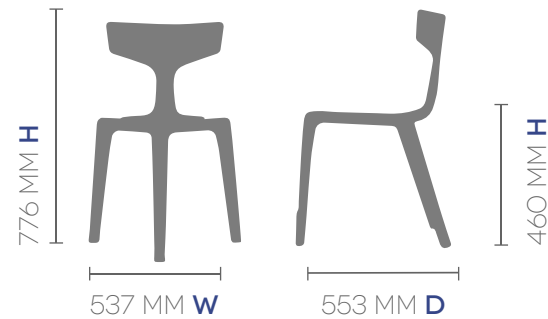

STAKKI CHAIR IN LIME

STAKKI CHAIR IN MIDNIGHT  
(CHARCOAL)

**STAKKI CHAIR**

44545\*\*\*

## SHELL COLOURS

SIGNAL  
RED

MIDNIGHT  
MID

LIME  
LME

COBALT  
COB

**STACKABLE**  
UP TO 10 HIGH

WARRANTY